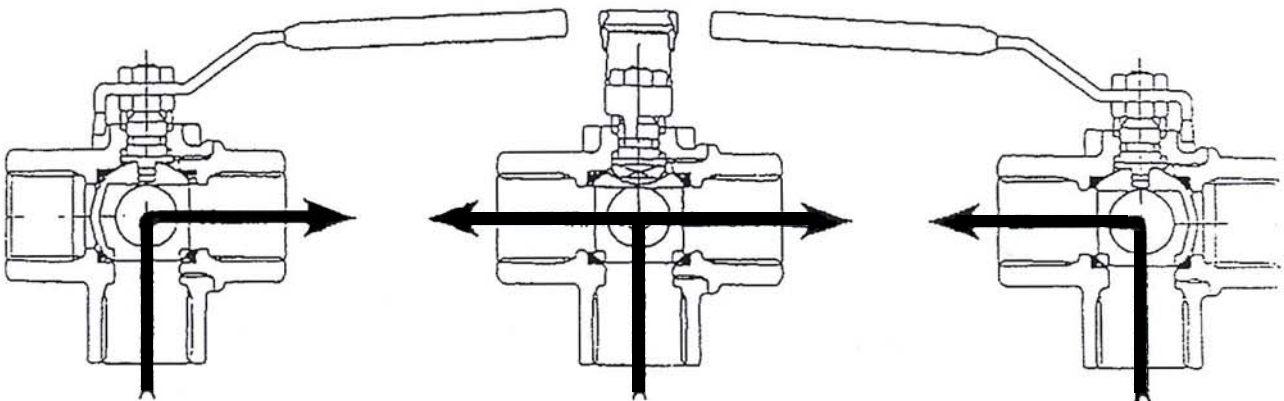

# 3-WAY BALL VALVE CONFIGURATION

adelaide  
belt & hose  
Australia

## T-PORT

Both come in bottom and side entry styles.

Product Codes    RBF-\*\*\*-BELP Bottom Entry L Port  
RBF-\*\*\*-BETP Bottom Entry T Port  
RBF-\*\*\*-SELP Side Entry L Port  
RBF-\*\*\*-SETP Side Entry T Port