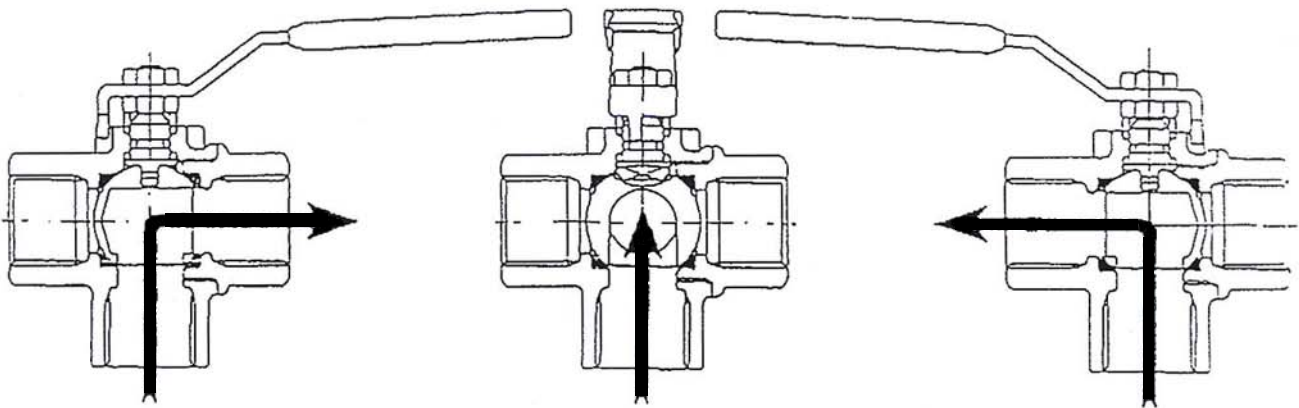

# 3-WAY BALL VALVE CONFIGURATION

adelaide  
belt & hose  
Australia

## L-PORT

## T-PORT

Both come in bottom and side entry styles.

Product Codes    RBF-\*\*\*-BELP Bottom Entry L Port  
RBF-\*\*\*-BETP Bottom Entry T Port  
RBF-\*\*\*-SELP Side Entry L Port  
RBF-\*\*\*-SETP Side Entry T Port